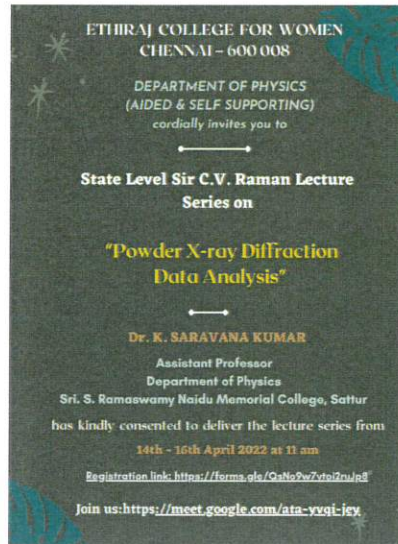

Sir C.V. RAMAN LECTURE SERIES

Dr. K. Saravana Kumar M.Sc., Ph.D., Assistant Professor, Department of Physics,
Sri. S. Ramasamy Naidu Memorial College, Sattur. Speaker, Sir C.V. Raman lecture series
on "Powder X-ray Diffraction Data Analysis" on 14th to 16th April 2022. Around 163
students were benefited out of it.

Invite of Sir C. V. Raman Lecture Series