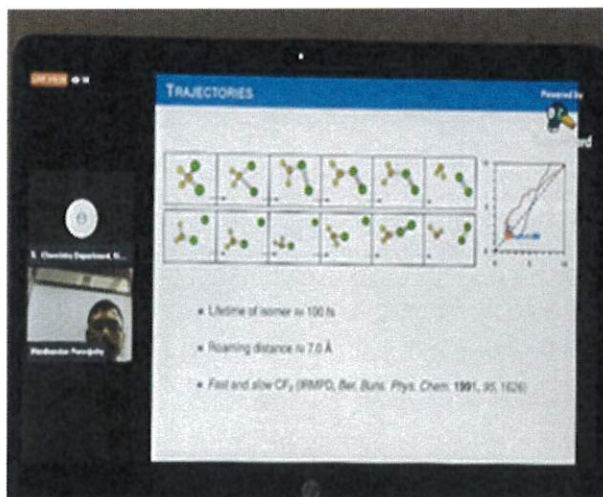

Chief Guest/ resource person: Dr.P.Manikandan

Number of participants: 199

National webinar on Reaction Mechanism and Dynamics via Theoretical Methods was conducted on 21.04.2022 by the Department of Chemistry for the benefit of UG & PG Students of Chemistry in terms of academic. The resource person was Dr. P. Manikandan, Associate Professor and Head, Department of Chemistry, Indian Institute of Technology Jodhpur, Rajasthan, India. The program was inaugurated by Dr. S. Kothai, Principal, Head of the Department of Chemistry with a special address by the Resource person. The purpose of the webinar was highlighted by Dr. S. Susithra in her welcome address. Totally 199 students and faculty actively participated in this webinar. All the participants involved in question and answer session. The participants gave a very good feedback on the conduct of the Webinar.