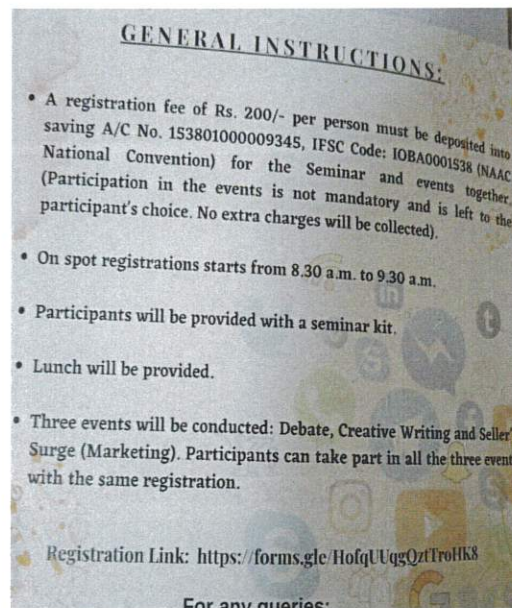

V. A. Deepa

S. Manojkumar
PRINCIPAL
ETHIRAJ COLLEGE FOR WOMEN
(AUTONOMOUS)
CHENNAI-600 008.