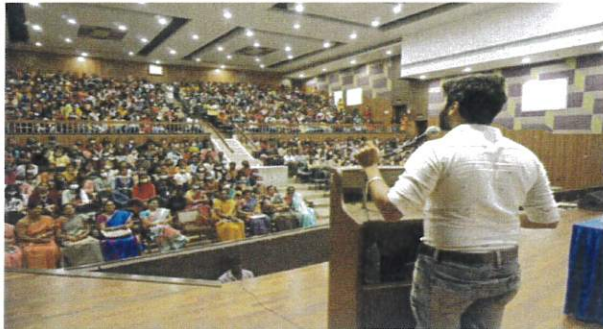

**ETHIRAJ COLLEGE FOR WOMEN (Autonomous)
Chennai – 600 008**

Invite: